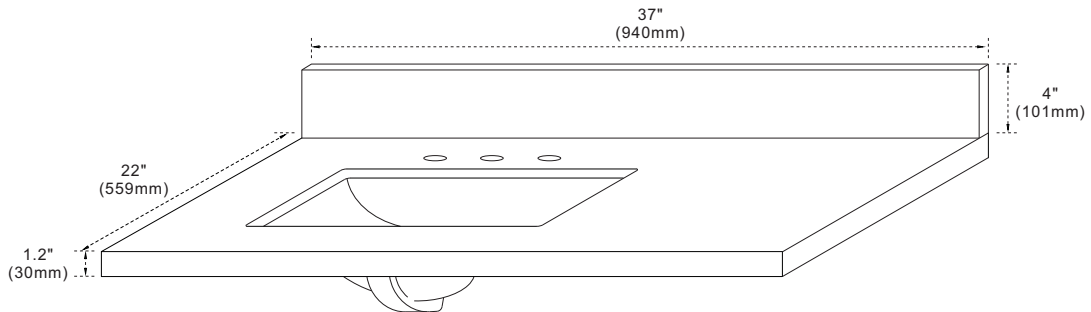

BELLATERRA HOME

Model: 430002-37-L Countertop

Features

1. Single 20" rectangular undermount sink cutout;
2. 8" wide spread faucet holes;
3. 4" height backsplash included;
4. Thickness laminated to 1.2";
5. Ceramic sink on left side of countertop;