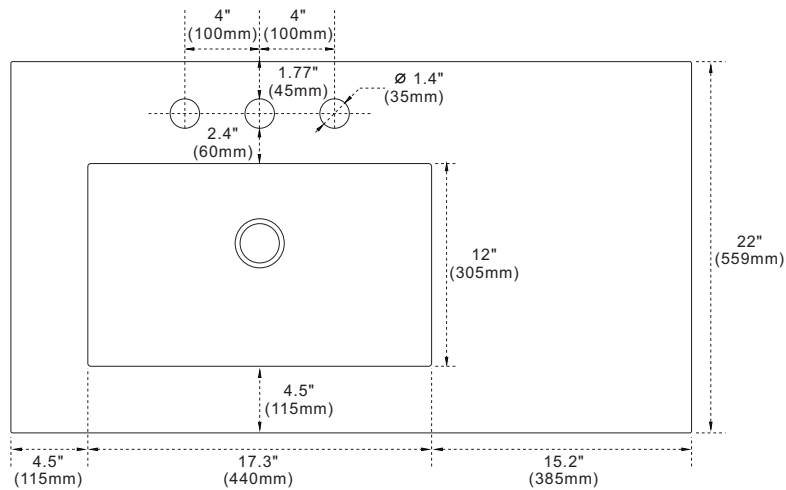

BELLATERRA HOME

Model: 430002-37-L Countertop

Features

1. Single 20" rectangular undermount sink cutout;
2. 8" wide spread faucet holes;
3. 4" height backsplash included;
4. Thickness laminated to 1.2";
5. Ceramic sink on left side of countertop;

Colors / Finishes

- WM - Natural White Carrara marble;
- BG - Natural Black Galaxy Granite;
- GY - Natural Grey Granite;
- WE - White Engineer Stone;

Top view

Side view

NOTE: SINK STYLE, SHAPE, FAUCET HOLES, CUTOUT ON TOP, VANITY MAY VARY FROM THE PICTURE ABOVE. INSTRUCTIONAL PURPOSE ONLY.

Professional installation is recommended.
www.bellaterra-home.com

Bellaterra Home LLC, All Rights Reserved 2019